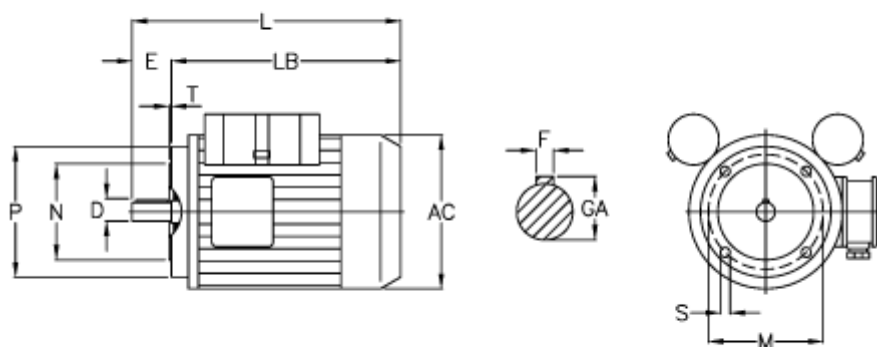

Article number: 25055465002

Description: ICME Single-phase motor MD80 B4 0,55KW
4 - 1400 rpm 1x230 Volt 50Hz B14 with starting & running capacitor

Measures

AC = 156	M = 100
D = 19	N = 80
E = 40	P = 120
F = 6	S = M6
GA = 21.5	T = 3
HB = 122	Z = 230
L = 305	
LB = 265	